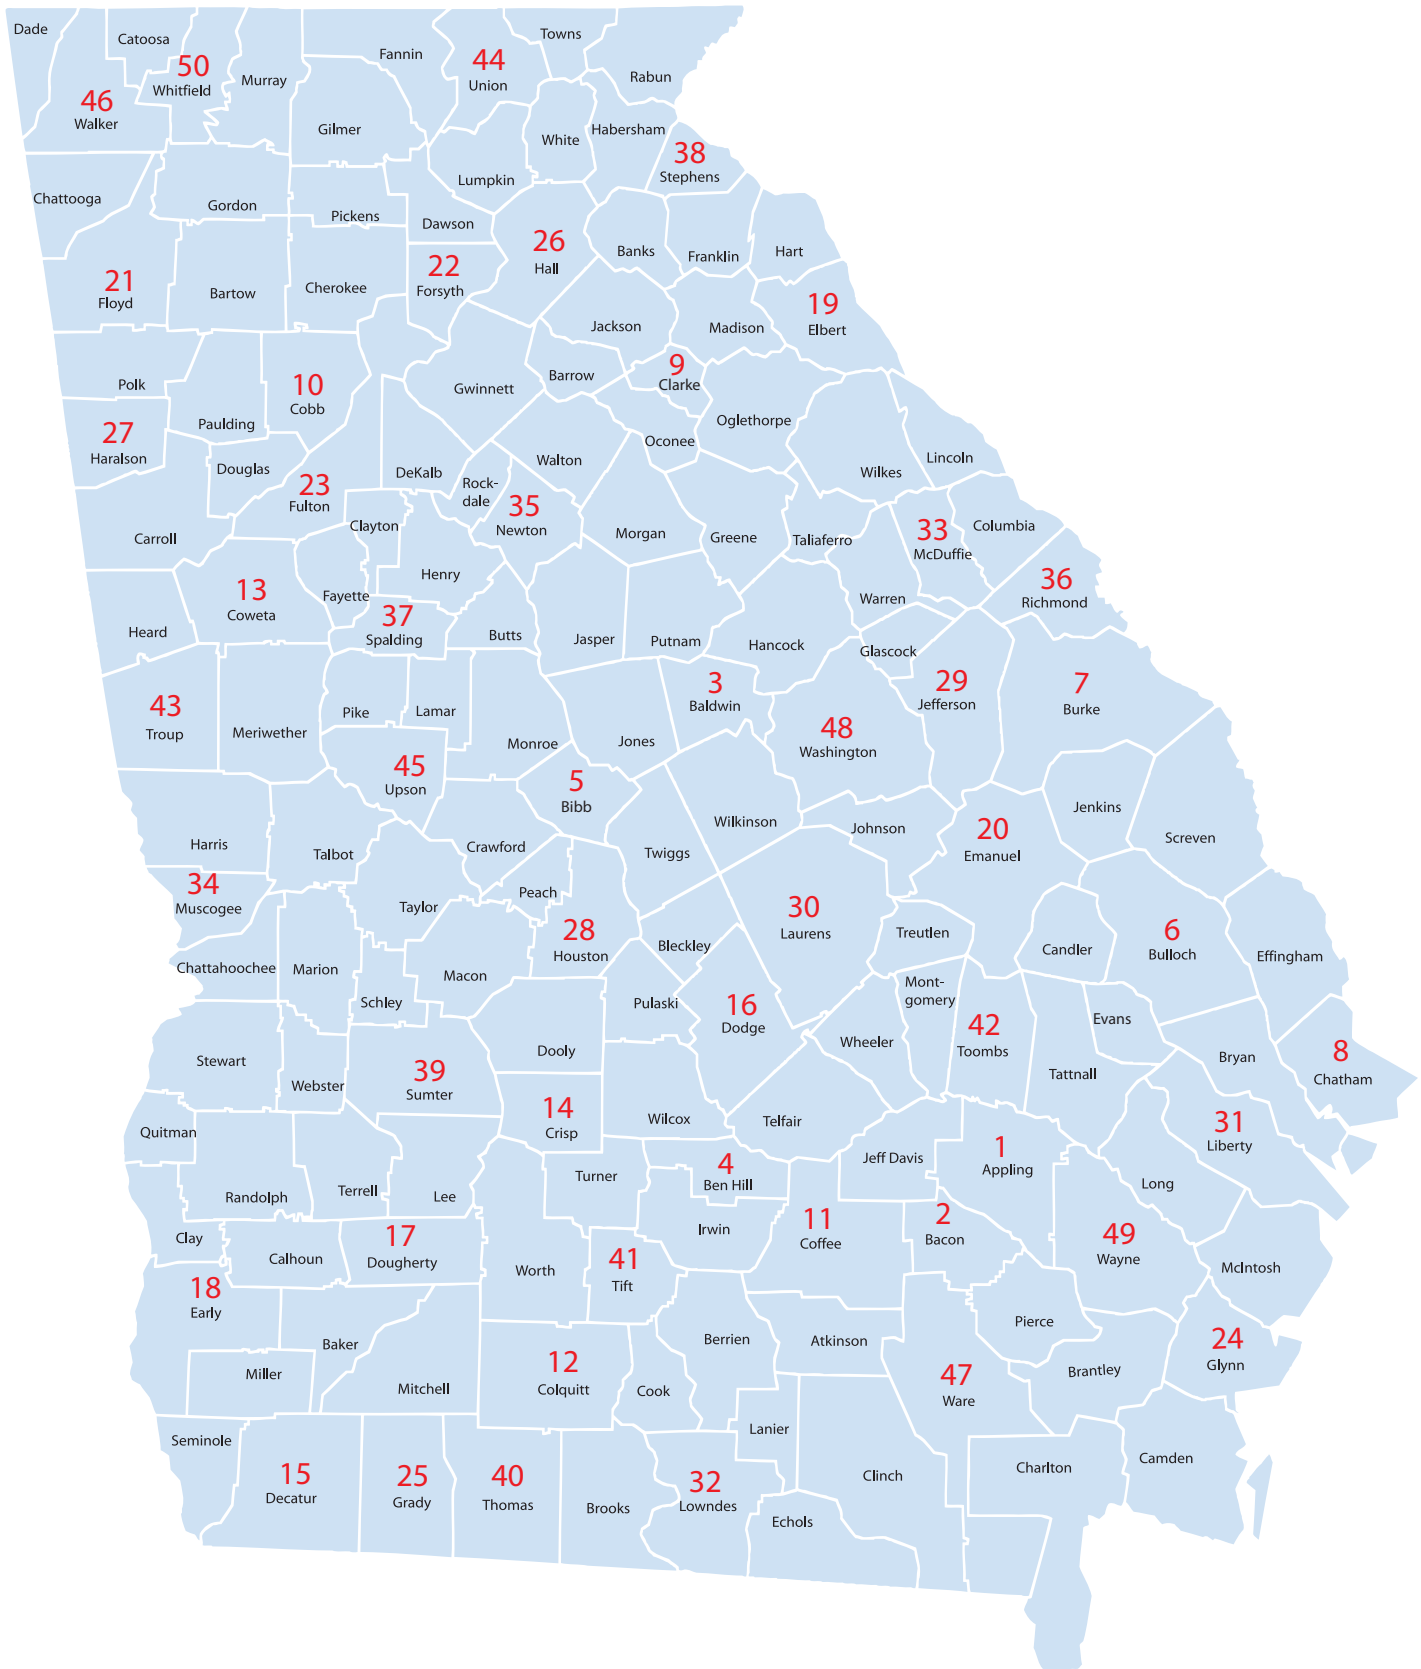

LPN Educational Program Locations

Map Legend - LPN Program Locations

County #	City	School	County #	City	School
1	Baxley	Altamaha Technical College	26	Oakwood	Lanier Technical College
2	Alma	Okefenokee Technical College	27	Waco	West Georgia Technical College
3	Milledgeville	Central Georgia Technical College	28	Warner Robins	Central Georgia Technical College
4	Fitzgerald	Wiregrass Technical College	29	Louisville	Oconee Fall Line Technical College
5	Macon	Central Georgia Technical College	30	Dublin	Oconee Fall Line Technical College
6	Statesboro	Ogeechee Technical College	31	Hinesville	Savannah Technical College
7	Waynesboro	Augusta Technical College	32	Valdosta	Wiregrass Technical College
8	Savannah	Savannah Technical College	33	Thomson	Augusta Technical College
9	Athens	Athens Technical College	34	Columbus	Columbus Technical College
10	Acworth	Chattahoochee Technical College	35	Covington	Georgia Piedmont Technical College
11	Douglas	Wiregrass Georgia Technical College	36	Augusta	Augusta Technical College
12	Moultrie	Moultrie Technical College	37	Griffin	Southern Crescent Technical College
13	Newnan	West Georgia Technical College	38	Toccoa	North Georgia Technical College
14	Cordele	South Georgia Technical College	39	Americus	South Georgia Technical College
15	Bainbridge	Bainbridge College	40	Thomasville	Southwest Georgia Technical College
16	Eastman	Oconee Fall Line Technical College	41	Tifton	Moultrie Technical College
17	Albany	Albany Technical College	42	Vidalia	Southeastern Technical College
18	Blakely	Bainbridge College	43	LaGrange	West Georgia Technical College
19	Elberton	Athens Technical College	44	Blairsville	North Georgia Technical College
20	Swainsboro	Southeastern Technical College	45	Thomaston	Southern Crescent Technical College
21	Rome	Georgia Northwestern Technical College	46	Rock Spring	Georgia Northwestern Technical College
22	Cumming	Lanier Technical College	47	Waycross	Okefenokee Technical College
23	Atlanta	Atlanta Technical College	48	Sandersville	Oconee Fall Line Technical College
	Atlanta	Bauder College	49	Jesup	Altamaha Technical College
24	Brunswick	Altamaha Technical College	50	Dalton	Dalton State College
25	Cairo	Southwest Georgia Technical College			